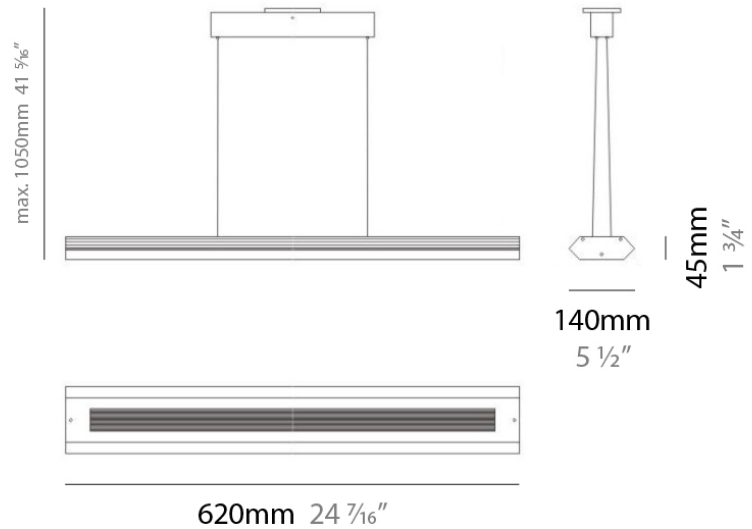

PROJECT	
TYPE	
NOTES	
QUANTITY	
DATE	

D91112

GENERAL

Series: Finestra
Brand: Milan
Division: Design
Mounting Type: Suspension
Mounting Location: Ceiling
Subcategory: Pendant

PHYSICAL

Shape: Abstract
Length (mm): 620
Length (in): 24
Width (mm): 54
Width (in): 2 1/8
Height (mm): 1050
Height (in): 41
Max. Overall Height (mm): 1041
Max. Overall Height (in): 41
Light Distribution: Direct / Indirect
Weight (kg): 2.86
Weight (lbs): 6.31
Fixture Material: Aluminum

ELECTRICAL

Number of Lamps: 2
Lamp Type: T5 Fluorescent
Bulb Included: Bulb Not Included
Total Output Wattage (W): 48
Max. Wattage Per Lamp (W): 24
Lamp Base: G5 Bi-pin
Input Voltage (V): 120

LED

OPTICAL

RATINGS AND CERTIFICATIONS

Certified By: CSA Certified to UL and CSA Standards
IP rating: IP20